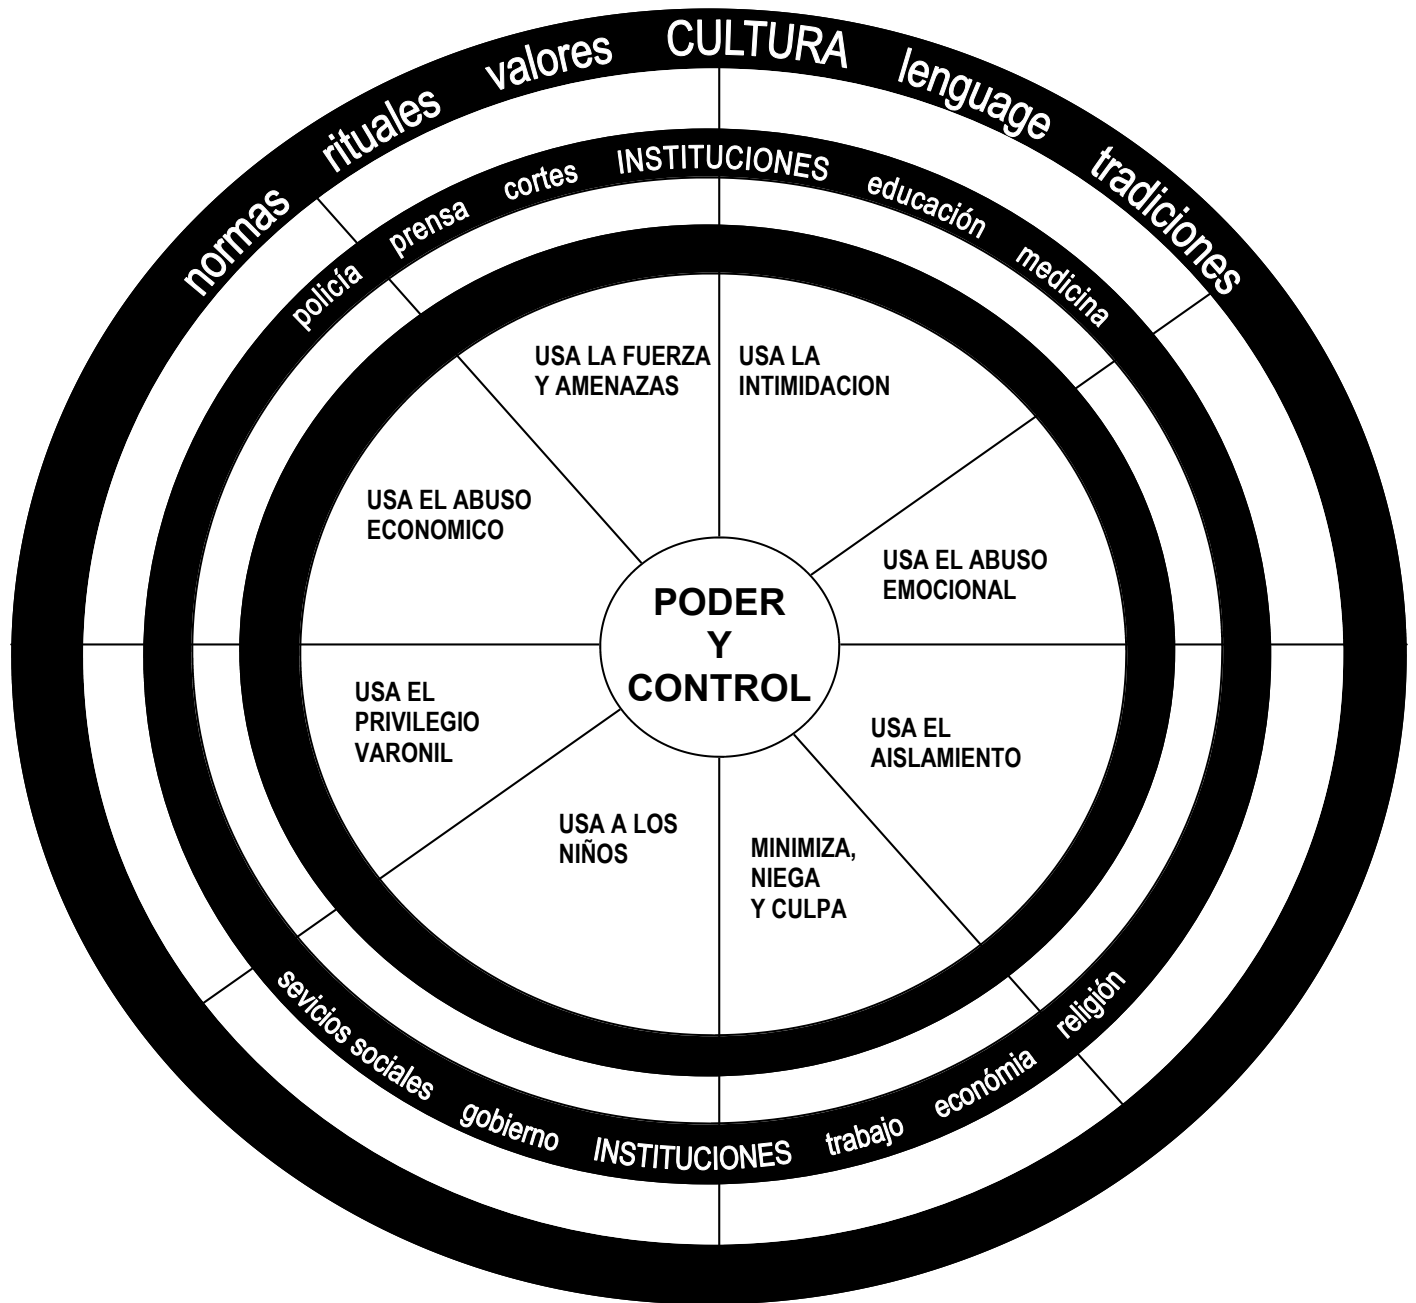

# RUEDA DE PODER Y CONTROL

Desarrollado por Roe & Jagodisky; inspirada y adaptada de:  
 Domestic Abuse Intervention Project  
 202 East Superior Street  
 Duluth, MN 55802  
 218.722.4134

**NATIONAL CENTER**  
 on Domestic and Sexual Violence  
*training • consulting • advocacy*